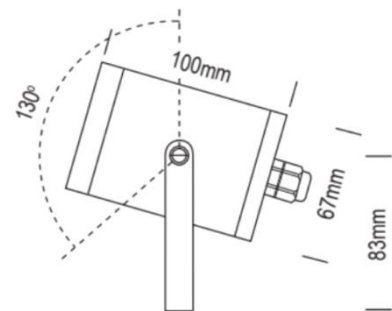

DIAGRAMS

INCLUDED ACCESSORIES

Ground Installation Spike

OPTIONAL ACCESSORIES

EXT-G
Extension Spike

GLARE-G
Glare Guard