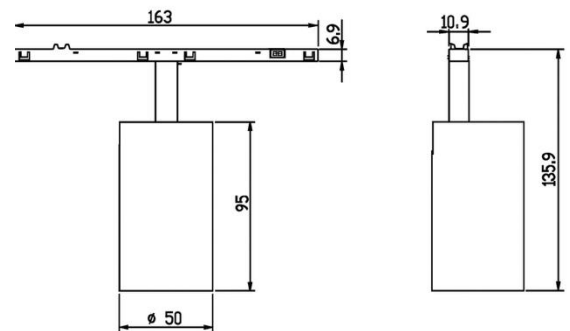

LIVO TRACK 15W

FEATURES

- Interchangeable decorative sleeve system allows customizable finishes (White, Black, Brass, Customisable).
- **Cost-effective:** users can change the look without replacing the entire fitting.
- Supports On/Of, Triac, 1-10V Knob, and DALI dimming options
- Adjustable with 350° horizontal rotation and 90° vertical tilt
- Delivers 3400 lm (3000K) or 3800 lm (4000K) output with CR190 colour accuracy

Basic Parameters	Details
Power	15W
Track System	10mm DC48V
Material	Aluminium
Light source	COB
Operating Voltage	DC48V
Rotation Angle	350°
Tilting Angle	90°
IP Rating	IP20
System Lumen	1370lm (3000K) / 1500lm (4000K)
Colour Temperature	3000K / 4000K
Insulation Class	III

DIMENSIONS

SLEEVES