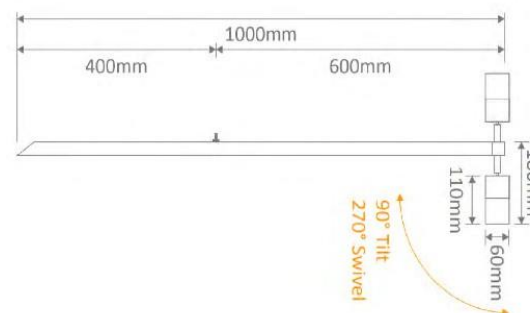

JADE SPIKE LIGHT

FEATURES

- Dual Head Illumination: Lights up pathways and surrounding plants simultaneously creating a glowing, ambient light effect.
- Durable Construction: Made from powder-coated aluminium (Textured Black) or Marine-Grade 316 stainless steel for long term outdoor use
- Weather-resistant design: IP65 rating protects against dust and water in all conditions.
- Flexible Installation: 12V DC parallel wiring with a 2-year replacement warranty for peace of mind!

Basic Parameters	Details
Power	2x20W Max
Input Voltage	12V
IP Rating	IP65
Lumens	
CCT	
Lamp Base	MR16
Wire	Parallel
Dimmable	No

DIMENSIONS

FINISH OPTIONS

Black Finish

Aluminium Finish

Product Ordering			
Code	Variant	Colour	
LC-JADE-2	19458	Warm White	S/O