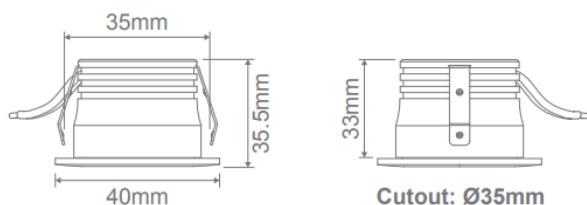

## FEATURES

- Versatile Miniature Design – Ideal for cabinet lighting, display illumination, and subtle wall wash effects.
- Multiple Frame Options – Choose from 3W fixed or tilt frames, and a 7W deep set frame.
- Black or Satin White powder-coated finishes.
- High-Performance Optics – 24° optical lens diffuser paired with a premium COB LED chipset for precise, powerful light output.
- Colour Switching – Easily select between three colour temperature outputs via a discreet dip switch on the fitting.

Basic Parameters	Details
Lumens (lm)	Warm White 3000K - 180lm Neutral White 4000K - 210lm White 5700K - 210lm
Finish	White & Black
Input Voltage	240V AC
Power	3W or 7W
Lifetime	50000hrs
IP Rating	40
CCT	3000K - 4000K - 5700K (Switchable)
CRI	≥90
Beam angle (°)	24°
Dimmable	Yes

## DIMENSIONS

Cutout: Ø35mm  
Driver fits through cutout hole