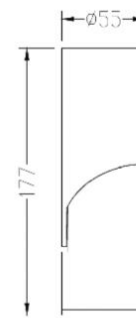

FLEXI

FEATURES

- Unique foldable design and versatile in its application.
- The FLEXI has a simple, elegant cylinder design with a jointed section that makes it easy to adjust the direction of light whilst still firmly retaining its set position.
- Available in 3 fixed beam angle options.
- The FLEXI is also available as a track light.

Basic Parameters	Details
Size	77mm x 55mm
Finish (F)	White, Black
Input Voltage	220-240V
Typical power (W)	8/20/25
LED Colour / CCT (C)	3000K, 4000K
CRI	83, 90
Beam Angle	24°, 38°, 60°
Warranty	5 years

DIAGRAMS

8W

20/25W

Product Ordering			
CODE	COLOUR	FINISH	STOCK
LC-FLEXI-8W-C-F	3000K/ 4000k	B/W	S/O
LC-FLEXI-20W-C-F	3000K/ 4000k	B/W	S/O
LC-FLEXI-25W-C-F	3000K/ 4000k	B/W	S/O