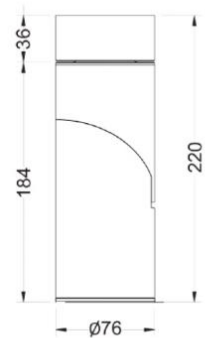

Basic Parameters	Details
Size	77mm x 55mm
Finish (F)	White, Black
Input Voltage	220-240V
Typical power (W)	8/20/25
LED Colour / CCT (C)	3000K, 4000K
CRI	83, 90
Beam Angle	24°, 38°, 60°
Warranty	5 years

DIAGRAMS

8W

20/25W

Product Ordering			
CODE	COLOUR	FINISH	STOCK
LC-FLEXI-8W-C-F	3000K/ 4000k	B/W	S/O
LC-FLEXI-20W-C-F	3000K/ 4000k	B/W	S/O
LC-FLEXI-25W-C-F	3000K/ 4000k	B/W	S/O