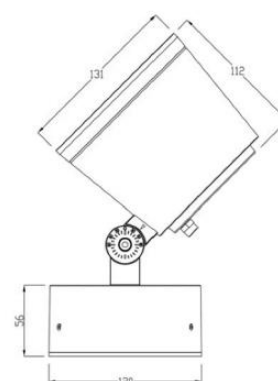

COLT GARDEN LIGHT

FEATURES

- Compact and neat design
- 3 CCT in 1 lamp optional
- Slide switch for color selection
- Ideal for commercial project requirement
- IP54-rated version available for indoor use
- 60° beam angle with specular reflector
- UGR<19 can be achieved

Basic Parameters	Details
Size	112mm x 131mm
Finish	Black
Input Voltage	24 VDC
Typical power	25W
Lifetime	50000 hrs
LED Colour / CCT	3000K, RGB
IP Rating	IP65
Light Beam	20°
Warranty	3 years
Material	Aluminum Die Casting
Angle of Inclination	180°

DIAGRAMS

Product Ordering			
CODE	KELVIN	FINISH	STOCK
COLT-732129	3000K, RGB	BLACK	YES