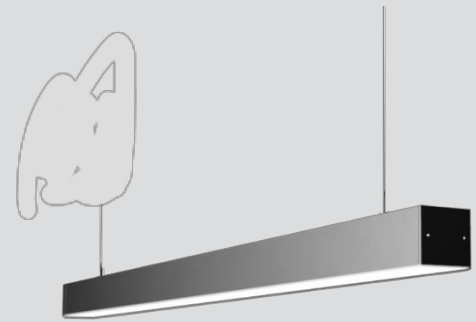

ALIGN 7080

FEATURES

- Versatile commercial lighting system that combines custom design with high-performance LED and optic technology
- Custom diameters, radii, and lengths to turn custom lighting concepts into reality.
- Maintains light uniformity and aesthetic across standard straight and custom feature areas.
- Available with integrated DALI
- Supplied custom made for plug and play installation

Basic Parameters	Details
Size	70mm x 80mm
Input Voltage	DC24V
Luminous Efficiency	2000lm/m
Max Power	20W/1m
Lifetime	L80 B10 or 72,000h
Colour / CCT	3000K, 4000K
Driver	Internal or External
IP Rating	IP44
CRI	80
Finish	Aluminium / Black / White / Custom
Control	Option of DALI 2 / Trailing Edge / Non-dimmable
Mounting	Surface Mount or Suspension