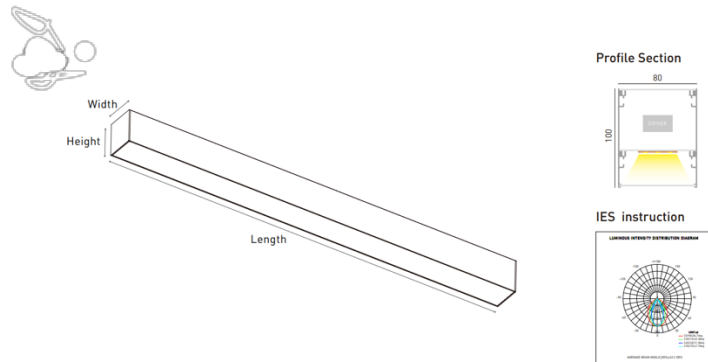

ALIGN 10080

FEATURES

- Versatile commercial lighting system that combines custom design with high-performance LED and optic technology
- Custom diameters, radii, and lengths to turn custom lighting concepts into reality.
- Maintains light uniformity and aesthetic across standard straight and custom feature areas.
- Available with integrated DALI
- Supplied custom made for plug and play installation

Basic Parameters	Details
Size	100mm x 80mm
Input Voltage	DC24V
Luminous Efficiency	100lm/W
Max Power	35W/m
Lifetime	L80 B10 or 72,000h
Colour / CCT	2700K, 3000K, 4000K, 6000K and 6500K
Driver	Internal or External
IP Rating	IP44
CRI	8: >80, 9: >90
Finish	Aluminium / Black / White / Custom
Control	Option of DALI 2 / Trailing Edge / Non-dimmable
Mounting	Surface Mount or Suspension

Product Ordering			
CODE	COLOUR	FINISH	STOCK
AL10080-ALU	CCT(K)	ALU	YES
AL10080-B	CCT(K)	BLACK	YES
AL10080-W	CCT(K)	WHITE	YES

DIAGRAMS

INSTALLATION