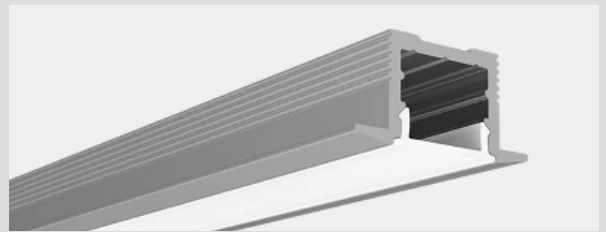

FEATURES

- Recess profile for ceiling, wall and joinery installations.
- Dot-free light output.
- Stocked in white, black and alu trim.
- AL6063-T5 aluminium profile with excellent heat dissipation performance.
- German made PC diffusers.
- Fits all strip lighting up to 10mm wide.
- Comes with end caps and recess clips.

SPECIFICATION

Basic Parameters

Profile material	Aluminum (AL6063-T5)
Surface processing	White, Black, Alu
Diffuser material	PC
Heat dissipation capability	Max 15W/M
Ambient Temp	45°C
Transmittance	>45%
Beam angle	120°

Set Inclusions

1x Profile
2500mmx25mmx13mm

1x Diffuser (Frosted/Black)
2500mmx14.7mmx4.5mm

2x End cap
25mmx13mmx11mm

2x End cap with hole
25mmx13mmx11mm

Mounting clips

Technical Diagram

Opening size: 2506*19mm