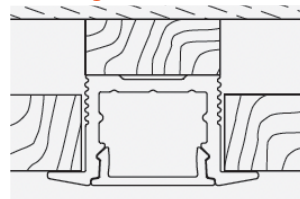

Mounting Structure

Product Ordering

CODE	FINISH	DIFFUSER	STOCKED
2513-A-F	Aluminum	Frosted	YES
2513-A-BF	Aluminum	Black Frosted	YES
2513-B-F	Black	Frosted	YES
2513-B-BF	Black	Black Frosted	YES
2513-W-F	White	Frosted	YES
2513-W-BF	White	Black Frosted	YES