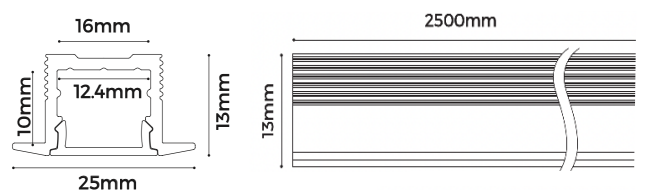

FEATURES

- Recess profile for ceiling, wall and joinery installations.
- Dot-free light output.
- Stocked in white, black and alu trim.
- AL6063-T5 aluminium profile with excellent heat dissipation performance.
- German made PC diffusers.
- Fits all strip lighting up to 10mm wide.
- Comes with end caps and recess clips.

SPECIFICATION

Basic Parameters

Profile material	Aluminum (AL6063-T5)
Surface processing	White, Black, Alu
Diffuser material	PC
Heat dissipation capability	Max 15W/M
Ambient Temp	45°C
Transmittance	>45%
Beam angle	120°

Set Inclusions

1x Profile
2500mmx25mmx13mm

1x Diffuser (Frosted/Black)
2500mmx14.7mmx4.5mm

2x End cap
25mmx13mmx11mm

2x End cap with hole
25mmx13mmx11mm

Mounting clips

Technical Diagram

Opening size: 2506*19mm