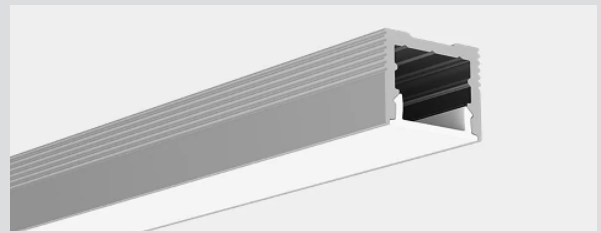

1613

FEATURES

- Recess profile for ceiling, wall and joinery installations.
- Dot-free light output.
- Stocked in white, black and alu trim.
- AL6063-T5 aluminium profile with excellent heat dissipation performance.
- German made PC diffusers.
- Fits all strip lighting up to 10mm wide.
- Comes with end caps and recess clips.

SPECIFICATION

Basic Parameters

Profile material	Aluminum (AL6063-T5)
Surface processing	White, Black, Alu
Diffuser material	PC
Heat dissipation capability	Max 15W/M
Ambient Temp	45°C
Transmittance	>60%
Beam angle	118°

Set Inclusions

1x Profile
2500mm×16mm×13mm

1x Diffuser (Frosted/Black)
2500mm×14.7mm×4.5mm

2x End cap
EC-LE2513FSS

2x End cap with hole
EC-LE2513FSD

Mounting clips

Technical Diagram

Mounting Structure