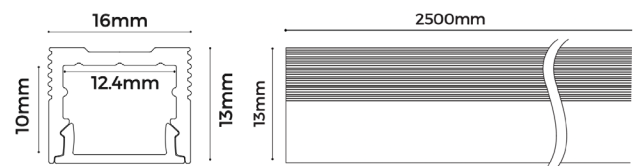

1613

FEATURES

- Recess profile for ceiling, wall and joinery installations.
- Dot-free light output.
- Stocked in white, black and alu trim.
- AL6063-T5 aluminium profile with excellent heat dissipation performance.
- German made PC diffusers.
- Fits all strip lighting up to 10mm wide.
- Comes with end caps and recess clips.

SPECIFICATION

Basic Parameters

Profile material	Aluminum (AL6063-T5)
Surface processing	White, Black, Alu
Diffuser material	PC
Heat dissipation capability	Max 15W/M
Ambient Temp	45°C
Transmittance	>60%
Beam angle	118°

Set Inclusions

1x Profile
2500mm×16mm×13mm

1x Diffuser (Frosted/Black)
2500mm×14.7mm×4.5mm

2x End cap
EC-LE2513FSS

2x End cap with hole
EC-LE2513FSD

Mounting clips

Technical Diagram

Mounting Structure