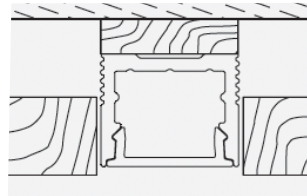

1613

FEATURES

- Recess profile for ceiling, wall and joinery installations.
- Dot-free light output.
- Stocked in white, black and alu trim.
- AL6063-T5 aluminium profile with excellent heat dissipation performance.
- German made PC diffusers.
- Fits all strip lighting up to 10mm wide.
- Comes with end caps and recess clips.

Set Inclusions

1x Profile
2500mm×16mm×13mm

1x Diffuser (Frosted/Black)
2500mm×14.7mm×4.5mm

2x End cap
EC-LE2513FSS

2x End cap with hole
EC-LE2513FSD

Mounting clips

Technical Diagram

Mounting Structure